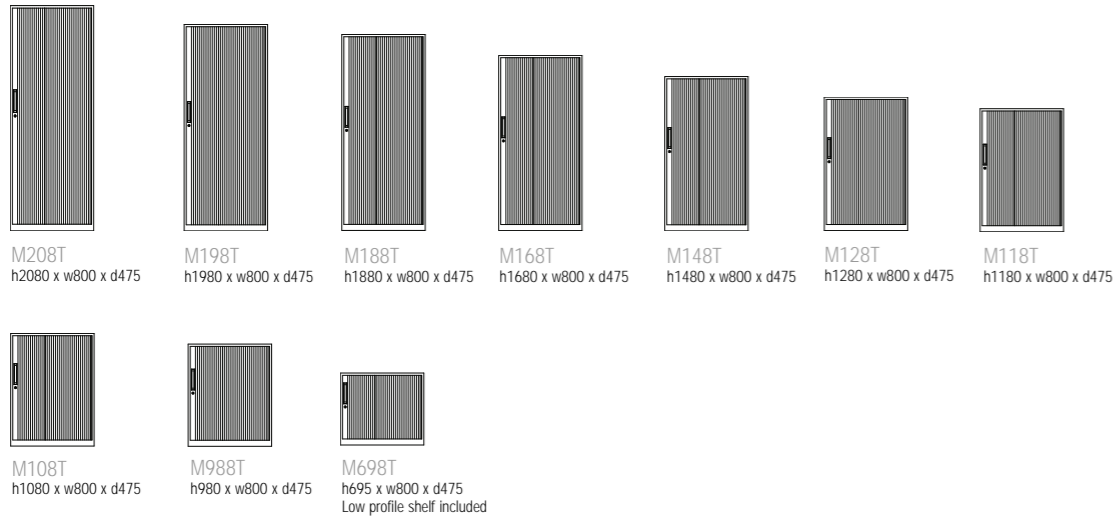

Hard wearing filing cabinets with high strength drawer bodies

Integral handle pulls and special superglider shrouded runners

20 year guarantee

Metrix Product Overview

Product codes and dimensions. All measurements are in mm

Side Filers 800w

Side Filers 1000w

Side Filers Accessories

Double Door Cupboards 1000w

Open Fronted Units 800w

Open Fronted Units 1000w

Open Fronted Units 1200w

Tambour Cupboards 800w