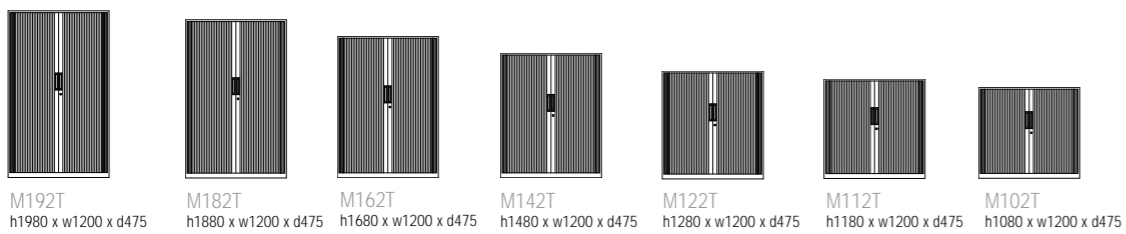

Tambours Cupboards 1200w