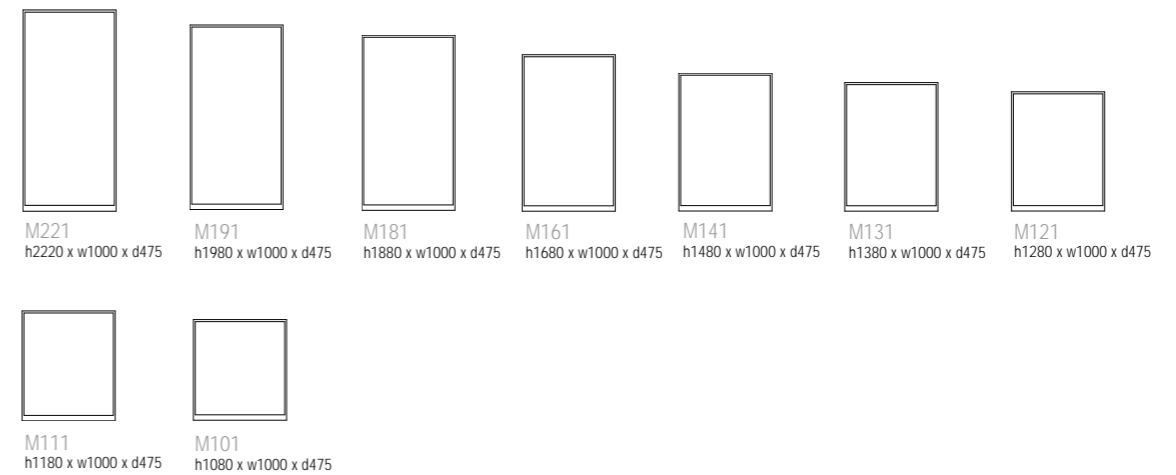

Side Filers 800w

Side Filers 1000w

Side Filers Accessories

Double Door Cupboards 1000w

Open Fronted Units 800w

Open Fronted Units 1000w

Open Fronted Units 1200w

Tambour Cupboards 800w