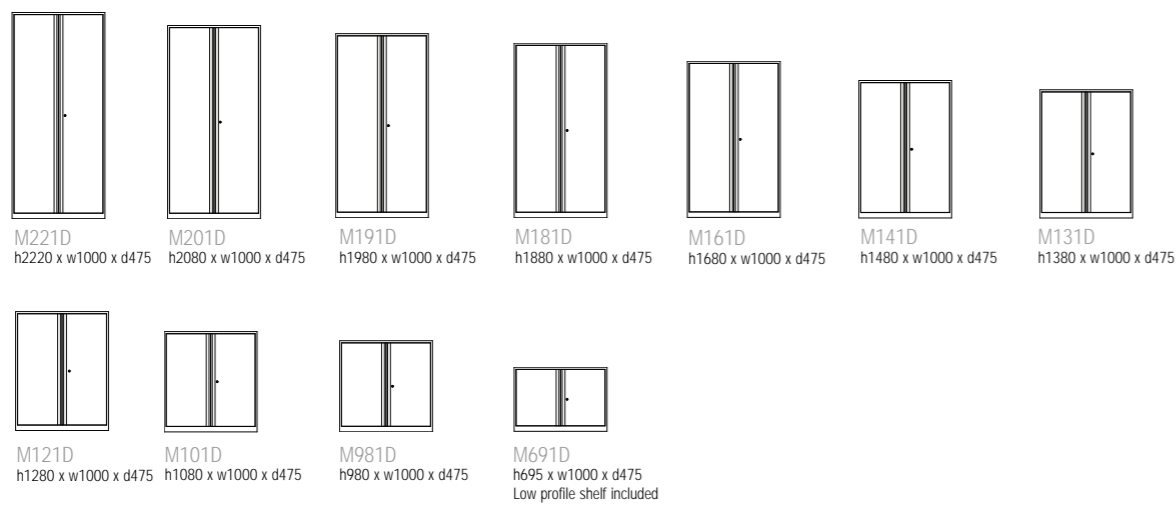

Hard wearing filing cabinets with high strength drawer bodies

Integral handle pulls and special superglider shrouded runners

20 year guarantee

Metrix Product Overview

Product codes and dimensions. All measurements are in mm

Side Filers 800w

Side Filers 1000w

Side Filers Accessories

Double Door Cupboards 1000w

Open Fronted Units 800w

Open Fronted Units 1000w

Open Fronted Units 1200w

Tambour Cupboards 800w