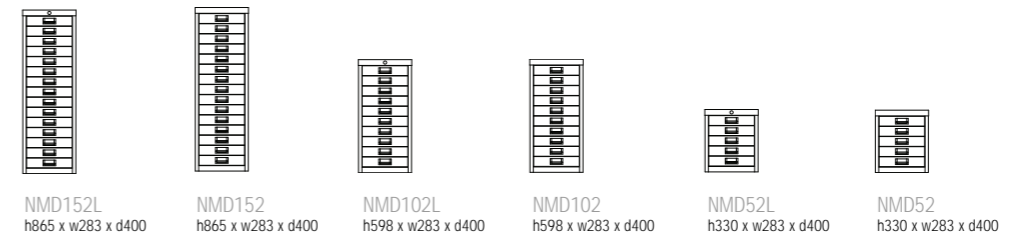

Multidrawer 283w