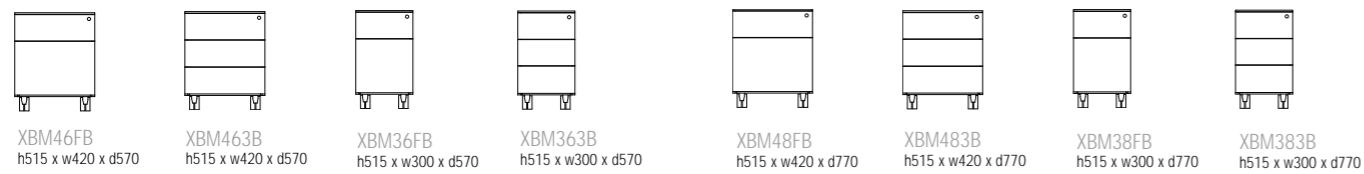

Mobile Pedestals 420w and 300w