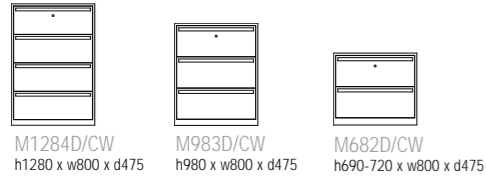

Hard wearing filing cabinets with high strength drawer bodies

Integral handle pulls and special superglider shrouded runners

20 year guarantee

Metrix Product Overview

Product codes and dimensions. All measurements are in mm

Side Filers 800w

Side Filers 1000w

Side Filers Accessories

Double Door Cupboards 1000w

Open Fronted Units 800w

Open Fronted Units 1000w

Open Fronted Units 1200w

Tambour Cupboards 800w