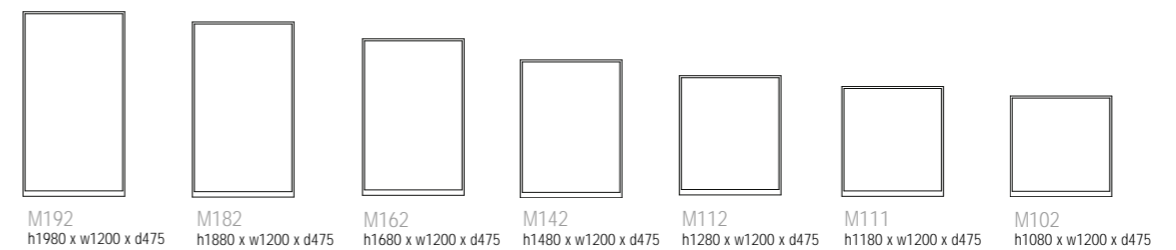

Side Filers 800w

Side Filers 1000w

Side Filers Accessories

Double Door Cupboards 1000w

Open Fronted Units 800w

Open Fronted Units 1000w

Open Fronted Units 1200w

Tambour Cupboards 800w