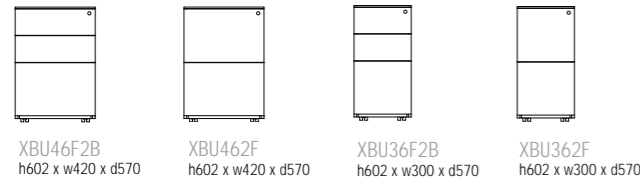

Everyday Pedestals

Underdesk Pedestals 420w and 300w