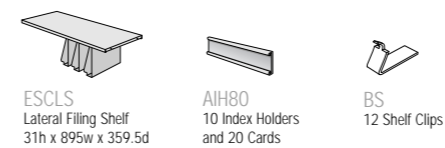

Side Filers 800w

Side Filers 1000w

Side Filers Accessories

Double Door Cupboards 1000w

Open Fronted Units 800w

Open Fronted Units 1000w

Open Fronted Units 1200w

Tambour Cupboards 800w

Tambours Cupboards 1000w

Tambours Cupboards 1200w

Everyday

Tambour Cupboards 1000w

Open Fronted Units 1000w

Double Door Cupboards 900w

Stationery Cupboards 900w

Double Door and Stationery Cupboard Accessories

Everyday Pedestals

Underdesk Pedestals 420w and 300w

Mobile Pedestals 420w and 300w

Pedestals Accessories

Filing Cabinets and Multidrawers

Everyday Filing Cabinets 470w

Filing Cabinets Accessories

Trilogy Filing Cabinets 470w and 411w