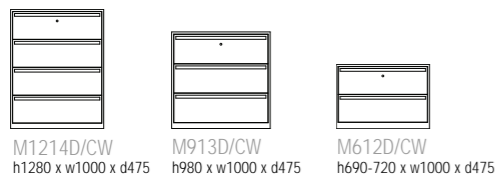

Hard wearing filing cabinets with high strength drawer bodies

Integral handle pulls and special superglider shrouded runners

20 year guarantee

Metrix Product Overview

Product codes and dimensions. All measurements are in mm

Side Filers 800w

Side Filers 1000w

Side Filers Accessories

Double Door Cupboards 1000w

Open Fronted Units 800w

Open Fronted Units 1000w

Open Fronted Units 1200w

Tambour Cupboards 800w