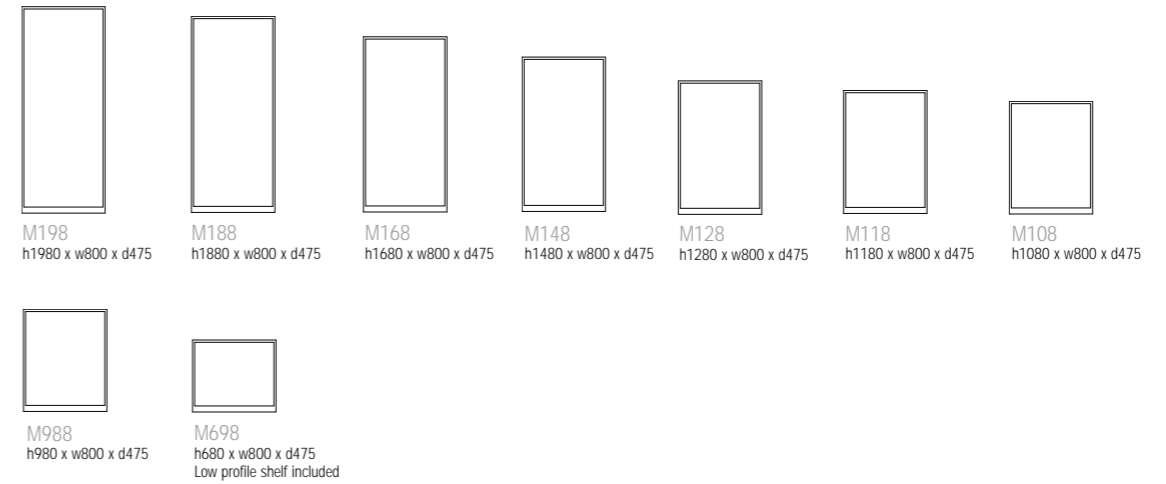

Hard wearing filing cabinets with high strength drawer bodies

Integral handle pulls and special superglider shrouded runners

20 year guarantee

Metrix Product Overview

Product codes and dimensions. All measurements are in mm

Side Filers 800w

Side Filers 1000w

Side Filers Accessories

Double Door Cupboards 1000w

Open Fronted Units 800w

Open Fronted Units 1000w

Open Fronted Units 1200w

Tambour Cupboards 800w