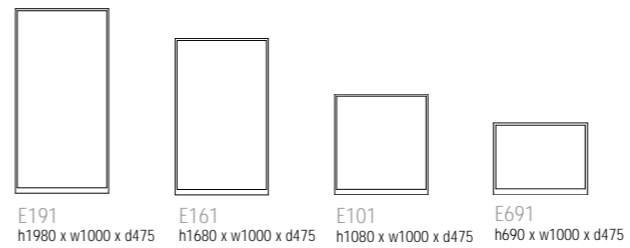

Tambours Cupboards 1000w

Tambours Cupboards 1200w

Everyday

Tambour Cupboards 1000w

Open Fronted Units 1000w

Double Door Cupboards 900w

Stationery Cupboards 900w

Double Door and Stationery Cupboard Accessories