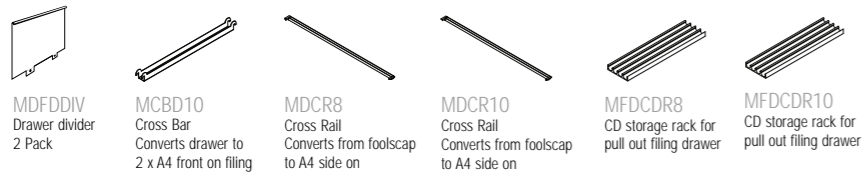

Hard wearing filing cabinets with high strength drawer bodies

Integral handle pulls and special superglider shrouded runners

20 year guarantee

Metrix Product Overview

Product codes and dimensions. All measurements are in mm

Side Filers 800w

Side Filers 1000w

Side Filers Accessories

Double Door Cupboards 1000w

Open Fronted Units 800w

Open Fronted Units 1000w

Open Fronted Units 1200w

Tambour Cupboards 800w