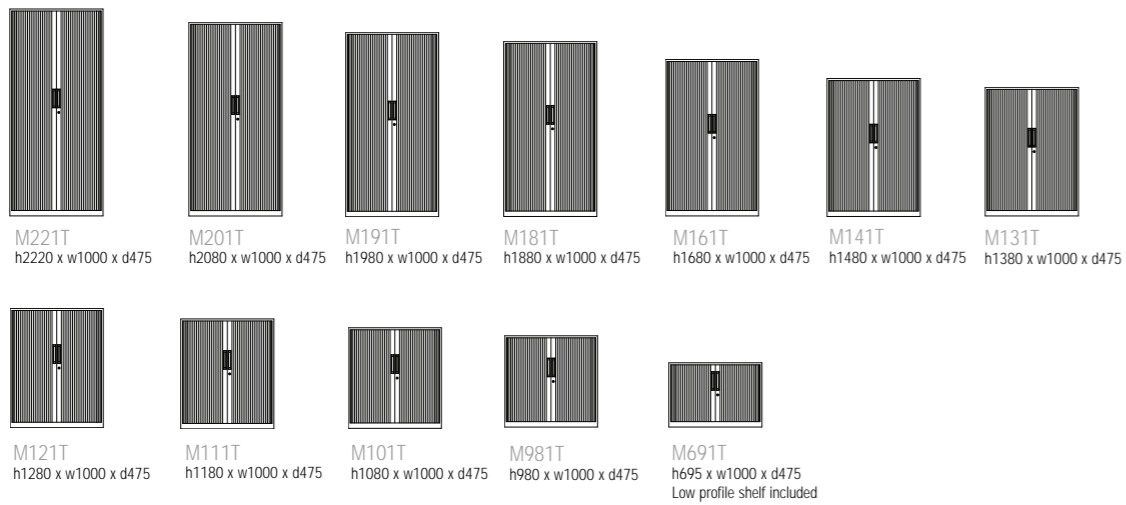

Tambours Cupboards 1000w